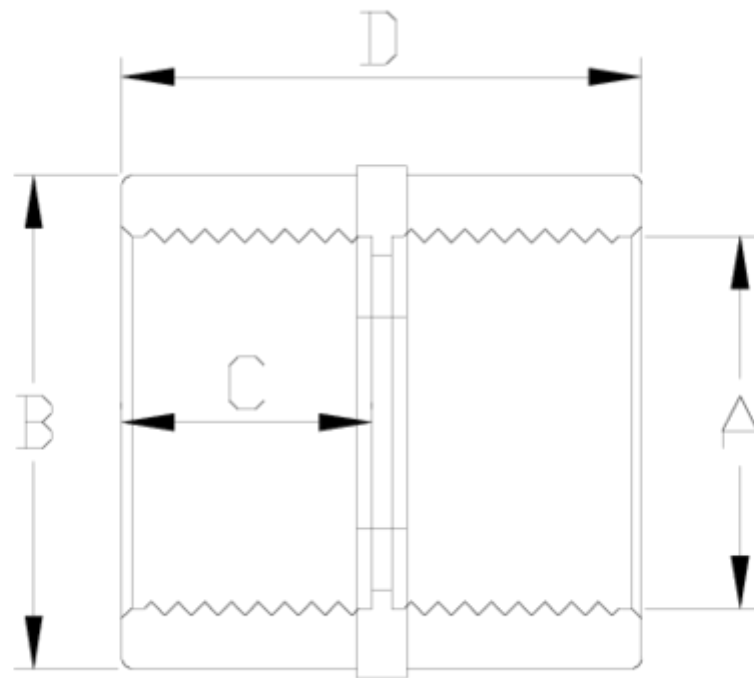

PVC pressure fittings

Union coupling, female threaded ITEM 016

| Ref. | Description | Net W. | Vol. (m ³) | Gross W. | Batch |
|---------|--------------------------------|--------|------------------------|----------|-------|
| 1002050 | MANGUITO UNION R/HEMBRA 1/2" | 0.016 | 0.00473 | 1.71 | 100 |
| 1002051 | MANGUITO UNION R/HEMBRA 3/4" | 0.022 | 0.00892 | 2.42 | 100 |
| 1002052 | MANGUITO UNION R/HEMBRA 1" | 0.043 | 0.00892 | 3.19 | 70 |
| 1002053 | MANGUITO UNION R/HEMBRA 1 1/4" | 0.066 | 0.02244 | 5.45 | 75 |
| 1002054 | MANGUITO UNION R/HEMBRA 1 1/2" | 0.110 | 0.03682 | 11.54 | 100 |
| 1002055 | MANGUITO UNION R/HEMBRA 2" | 0.192 | 0.04717 | 15.06 | 75 |
| 1002056 | MANGUITO UNION R/HEMBRA 2 1/2" | 0.229 | 0.04717 | 11.64 | 48 |
| 1002058 | MANGUITO UNION R/HEMBRA 3" | 0.445 | 0.03682 | 11.24 | 24 |
| 1002059 | MANGUITO UNION R/HEMBRA 4" | 0.551 | 0.04460 | 9.55 | 16 |

ITEM 016 | Union coupling, female threaded

| Codigo | A | Peso (g) | B | C | D | PN | ROSCA |
|--------|--------|----------|-----|----|-----|------|-------|
| 02050 | 1/2" | 18 | 27 | 16 | 35 | PN10 | BSP |
| 02051 | 3/4" | 27 | 33 | 19 | 41 | PN10 | BSP |
| 02052 | 1" | 44 | 41 | 22 | 47 | PN10 | BSP |
| 02053 | 1 1/4" | 72 | 50 | 26 | 55 | PN10 | BSP |
| 02054 | 1 1/2" | 110 | 61 | 31 | 65 | PN10 | BSP |
| 02055 | 2" | 169 | 75 | 38 | 79 | PN10 | BSP |
| 02056 | 2 1/2" | 297 | 90 | 44 | 92 | PN10 | BSP |
| 02058 | 3" | 503 | 108 | 51 | 107 | PN10 | BSP |
| 02059 | 4" | 632 | 131 | 61 | 128 | PN10 | BSP |